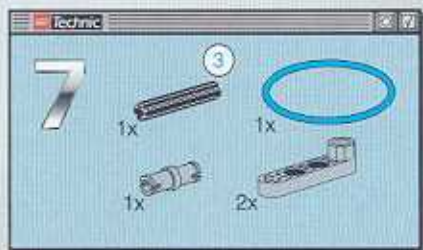

TECHNIC

**STAR
WARS**

EPISODE I

8002

DESTROYER DROID

4133412

+

2

Technic 10

Technic 12 2x

Technic 11 1x 1x 1x 1x 6

Technic 13 1x 1x

1

2

3

4