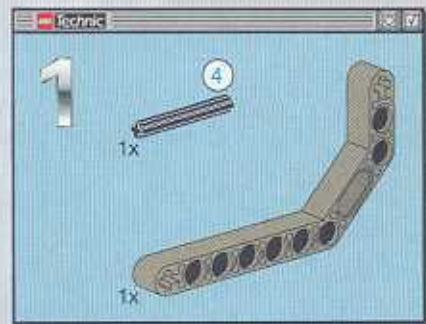

2x

A circular icon representing the LEGO Technic part 34, with a '1:1' label above it and a '2x' label below it.

+

LEGO Technic

13

1x  5
 2x  2
 2x 

1  2 

2 