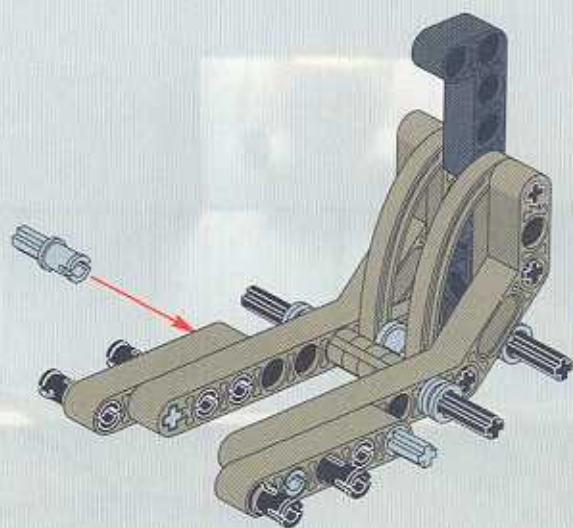

2x

A circular icon representing the LEGO Technic part 34, with a '1:1' label above it and a '2x' label below it.

+

LEGO Technic

13

1x  5
 2x  2
 2x 

1  2 

2 