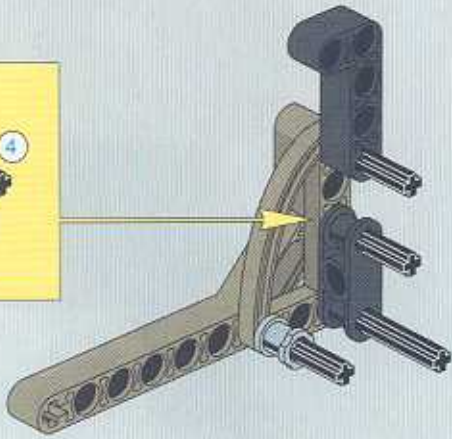

2x

A circular icon representing the LEGO Technic part 34, with a '1:1' label above it and a '2x' label below it.

+

LEGO Technic

13

1x  5
 2x  2
 2x 

1  2 

2 