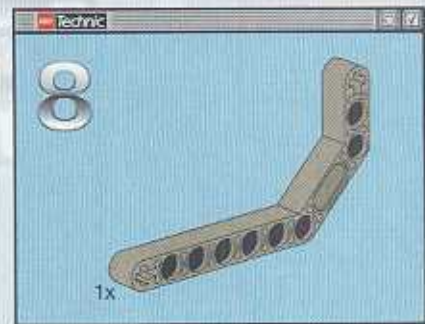

2x

A circular icon representing the LEGO Technic part 34, with a '1:1' label above it and a '2x' label below it.

+

LEGO Technic

13

1x  5
 2x  2
 2x 

1  2 

2 