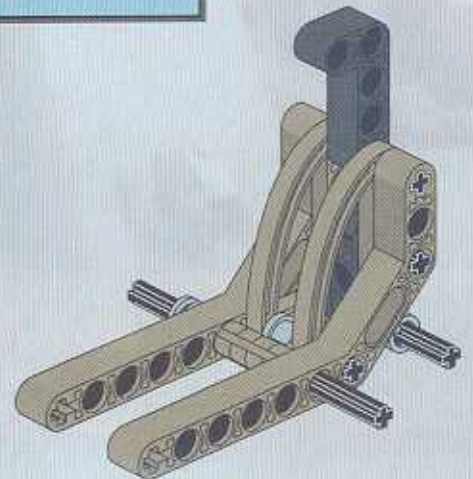

2x

A circular icon representing the LEGO Technic part 34, with a '1:1' label above it and a '2x' label below it.

+

LEGO Technic

13

1x  5
 2x  2
 2x 

1  2 

2 