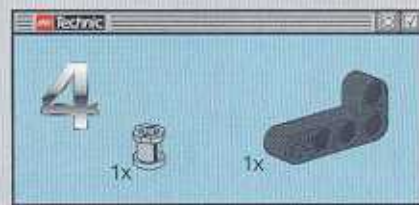

2x

A circular icon representing the LEGO Technic part 34, with a '1:1' label above it and a '2x' label below it.

+

LEGO Technic

13

1x  5
 2x  2
 2x 

1  2 

2 