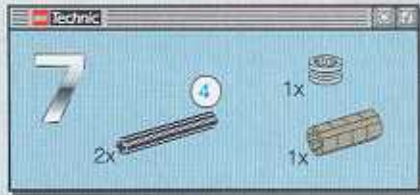

2x

A circular icon representing the LEGO Technic part 34, with a '1:1' label above it and a '2x' label below it.

+

LEGO Technic

13

1x  5
 2x  2
 2x 

1  2 

2 