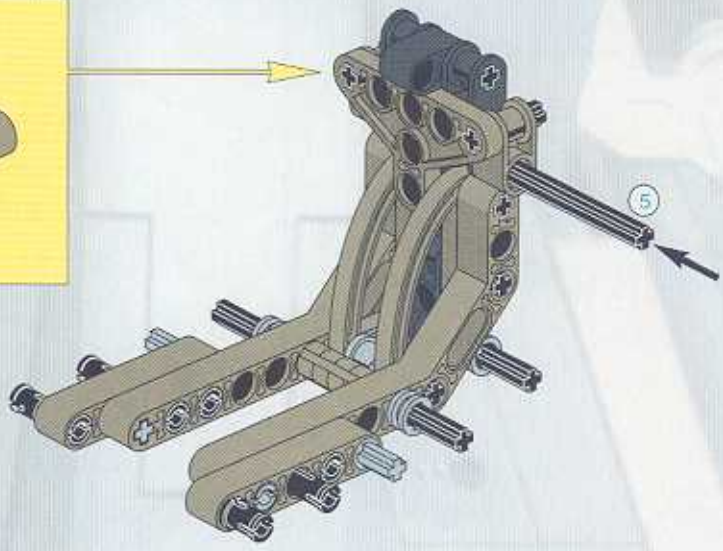

2x

A circular icon representing the LEGO Technic part 34, with a '1:1' label above it and a '2x' label below it.

+

LEGO Technic

13

1x  5
 2x  2
 2x 

1  2 

2 