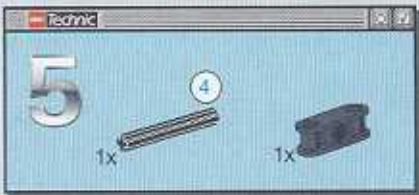

2x

A circular icon representing the LEGO Technic part 34, with a '1:1' label above it and a '2x' label below it.

+

LEGO Technic

13

1x  5
 2x  2
 2x 

1  2 

2 