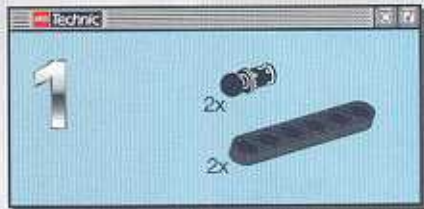

TECHNIC

**STAR
WARS**

EPISODE I

8002

DESTROYER DROID

4133412

+

2

Technic 10

Technic 12 2x

Technic 11 1x 1x 1x 1x 6

Technic 13 1x 1x

1

2

3

4