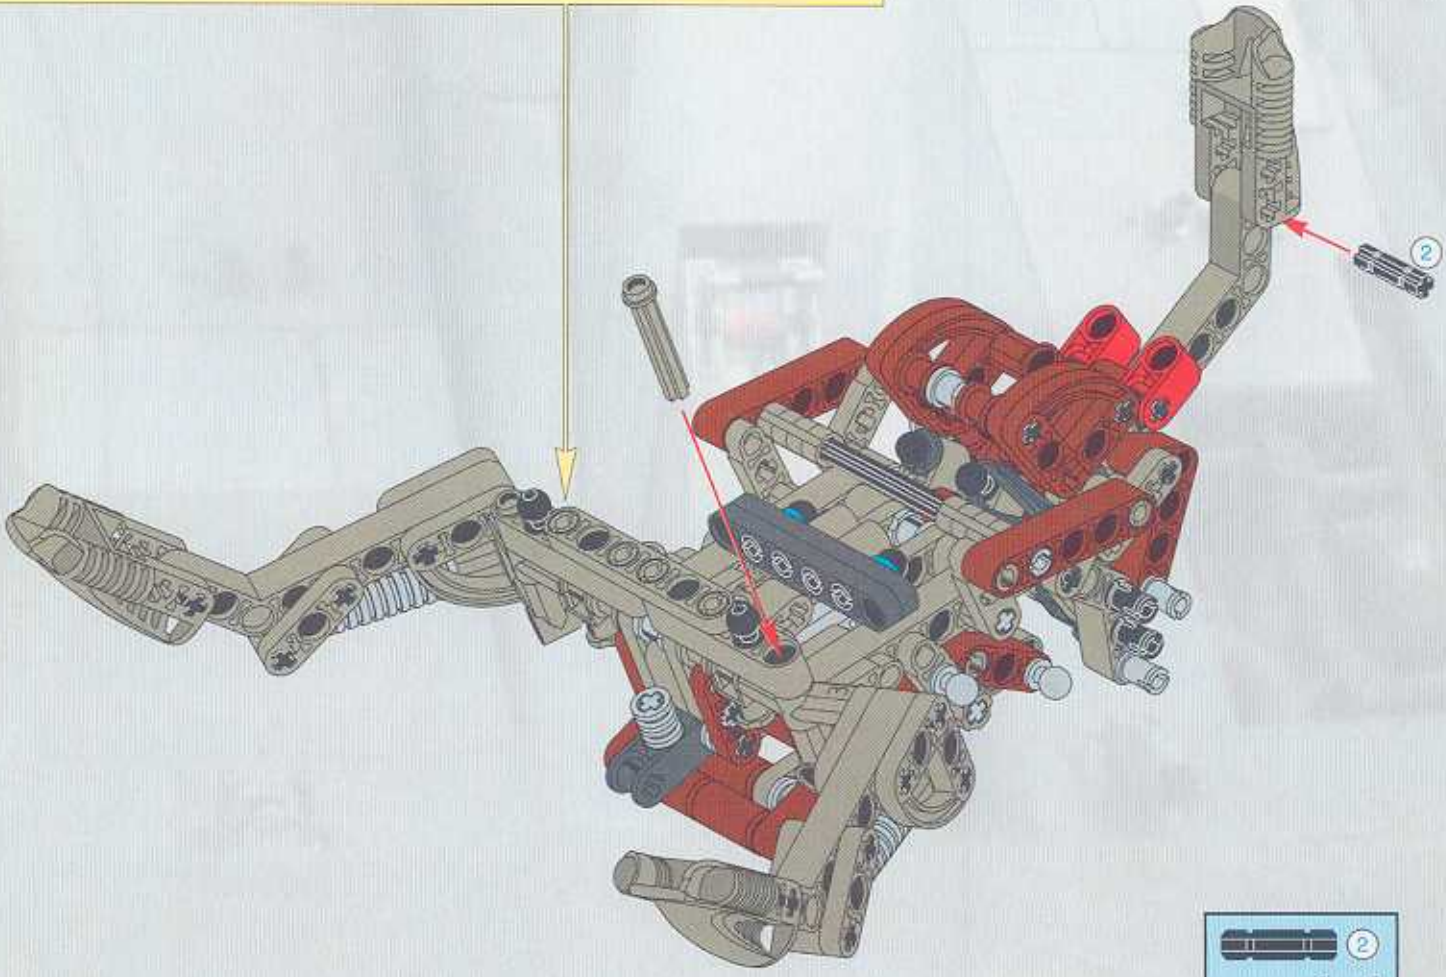

5

6

7

LEGO Technic

34

2x

A circular icon representing the LEGO Technic part 34, with a small '2x' label below it.

1:1