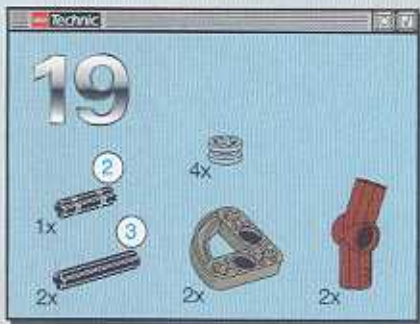

3

3

1:1

LEGO Technic

22

- 1x [Pin]
- 2x [Pin 3]
- 4x [Bracket]
- 2x [Technic Beam 1x5 with 5 holes]

1

2