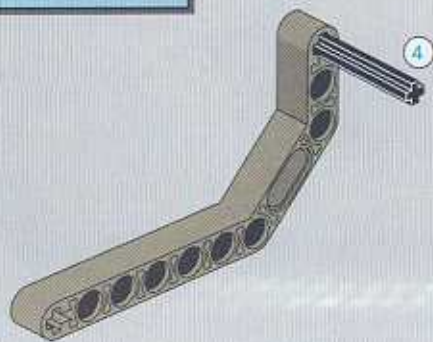

2x

A circular icon representing the LEGO Technic part 34, with a '1:1' label above it and a '2x' label below it.

+

LEGO Technic

13

1x  5
 2x  2
 2x 

1  2 

2 