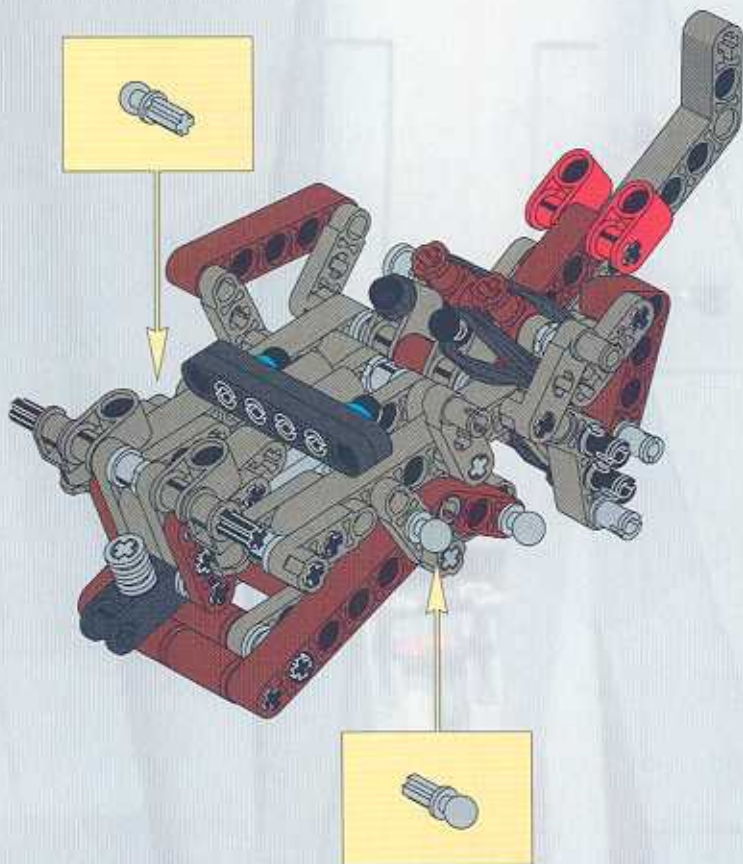

Technic

27

1x

2x