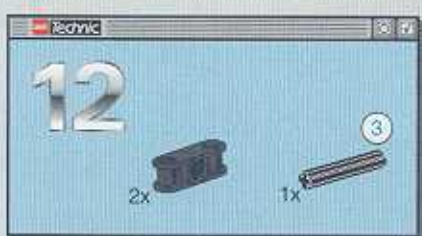

2x

A circular icon representing the LEGO Technic part 34, with a '1:1' label above it and a '2x' label below it.

+

LEGO Technic

13

1x  5
 2x  2
 2x 

1  2 

2 