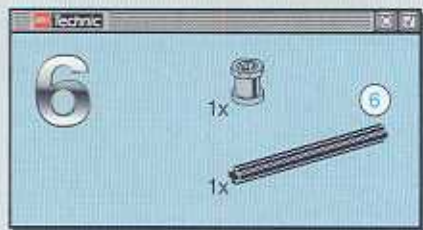

TECHNIC

**STAR
WARS**

EPISODE I

8002

DESTROYER DROID

4133412

+

2

Technic 10

Technic 12 2x

Technic 11 1x 1x 1x 1x 6

Technic 13 1x 1x

1

2

3

4