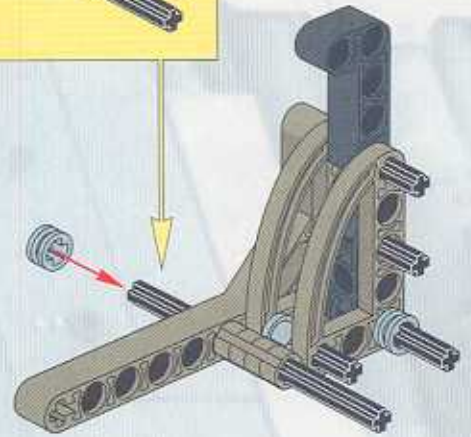

2x

A circular icon representing the LEGO Technic part 34, with a '1:1' label above it and a '2x' label below it.

+

LEGO Technic

13

1x  5
 2x  2
 2x 

1  2 

2 