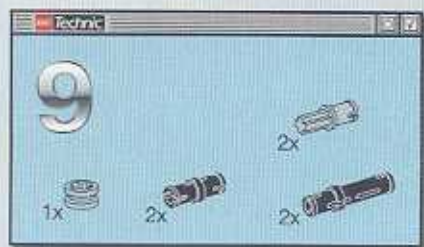

2x

A circular icon representing the LEGO Technic part 34, with a '1:1' label above it and a '2x' label below it.

+

LEGO Technic

13

1x  5
 2x  2
 2x 

1  2 

2 