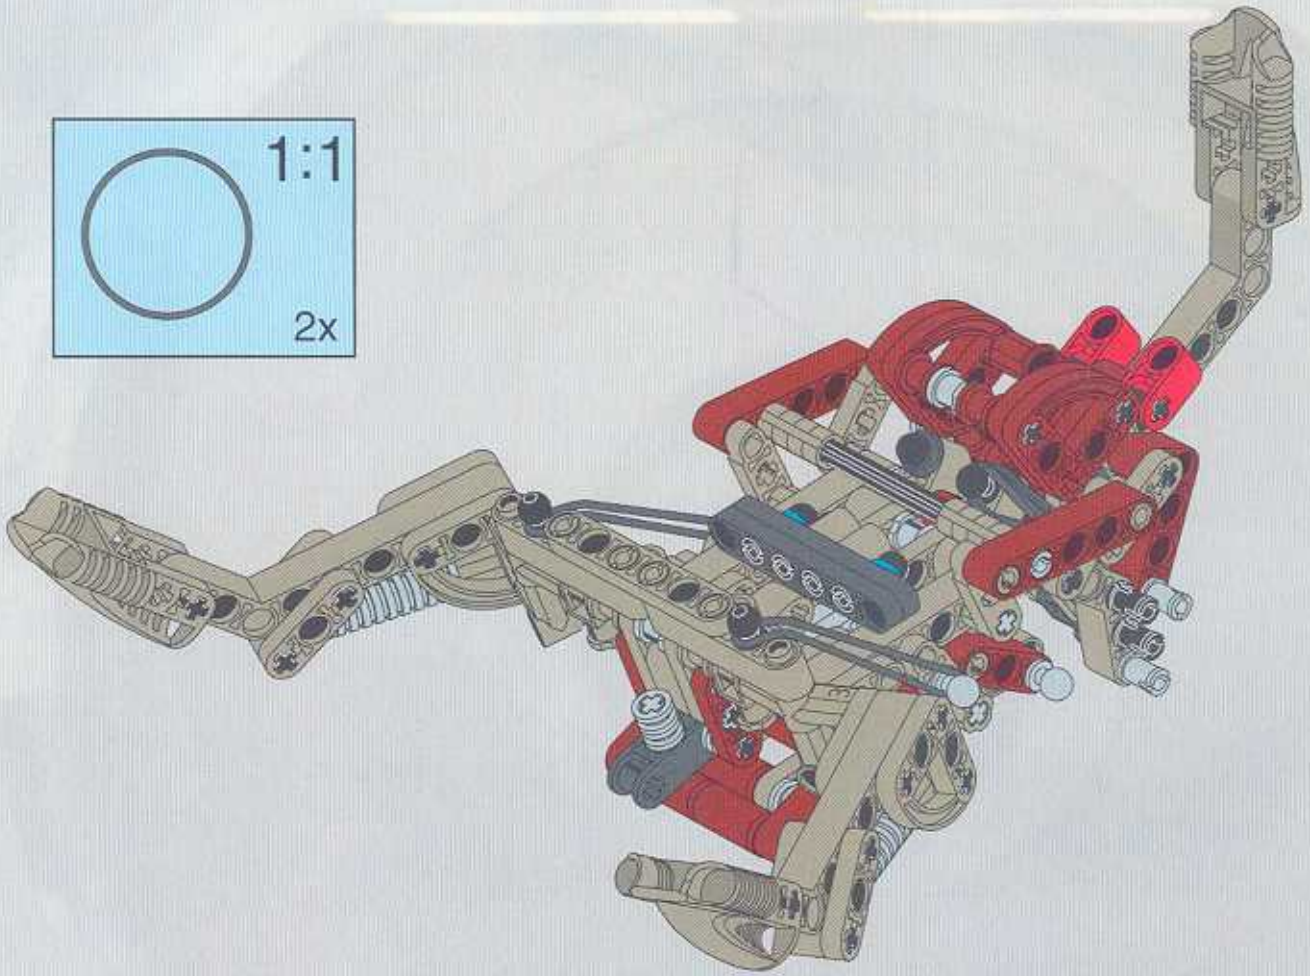

LEGO Technic

34

2x

A circular icon representing the LEGO Technic part 34, with a small '2x' label below it.

1:1

2x

A circular icon representing the LEGO Technic part 34, with a '1:1' label above it and a '2x' label below it.