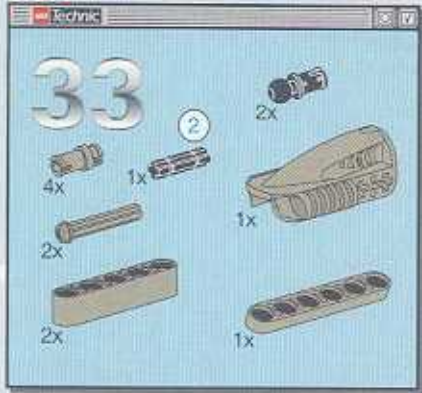

5

6

7

LEGO Technic

34

2x

A circular icon representing the LEGO Technic part 34, with a small '2x' label below it.

1:1