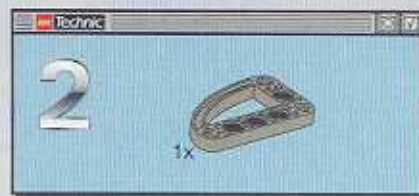

2x

A circular icon representing the LEGO Technic part 34, with a '1:1' label above it and a '2x' label below it.

+

LEGO Technic

13

1x  5
 2x  2
 2x 

1  2 

2 