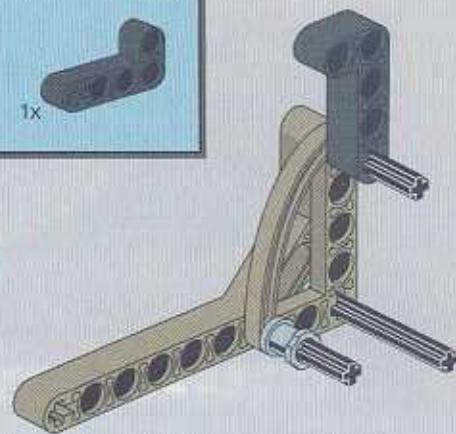

2x

A circular icon representing the LEGO Technic part 34, with a '1:1' label above it and a '2x' label below it.

+

LEGO Technic

13

1x  5
 2x  2
 2x 

1  2 

2 