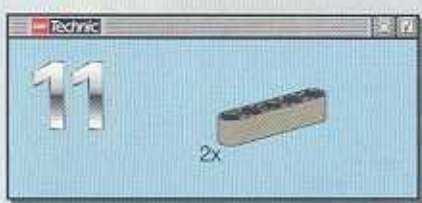

2x

A circular icon representing the LEGO Technic part 34, with a '1:1' label above it and a '2x' label below it.

+

LEGO Technic

13

1x  5
 2x  2
 2x 

1  2 

2 