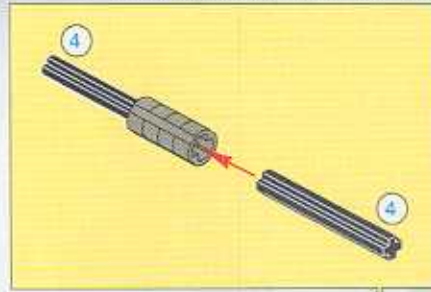

2x

A circular icon representing the LEGO Technic part 34, with a '1:1' label above it and a '2x' label below it.

+

LEGO Technic

13

1x  5
 2x  2
 2x 

1  2 

2 