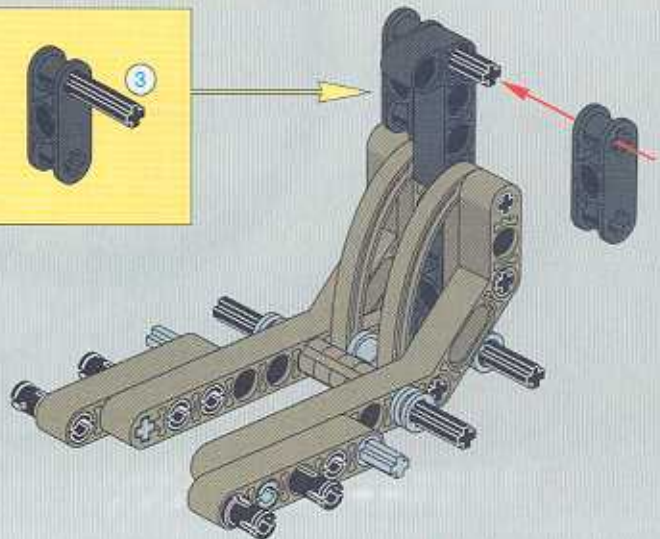

2x

A circular icon representing the LEGO Technic part 34, with a '1:1' label above it and a '2x' label below it.

+

LEGO Technic

13

1x  5
 2x  2
 2x 

1  2 

2 