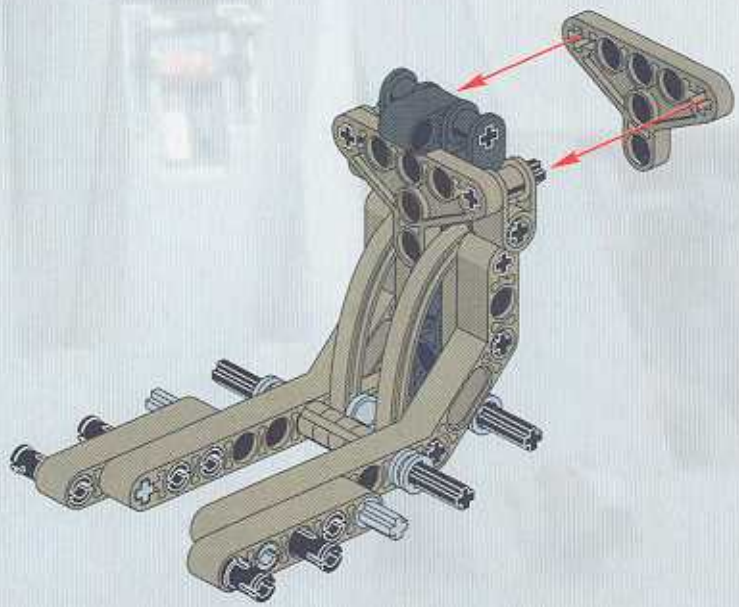

LEGO Technic

14

1x