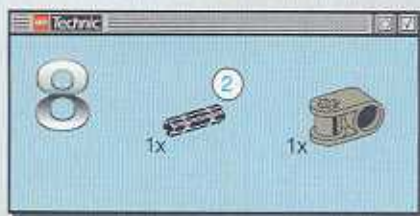

TECHNIC

**STAR
WARS**

EPISODE I

8002

DESTROYER DROID

4133412

+

2