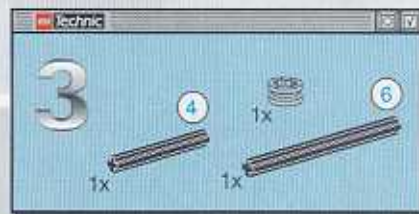

2x

A circular icon representing the LEGO Technic part 34, with a '1:1' label above it and a '2x' label below it.

+

LEGO Technic

13

1x  5
 2x  2
 2x 

1  2 

2 